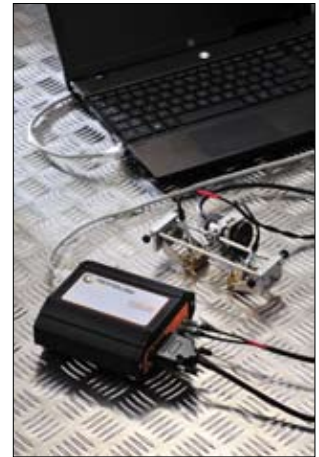

TD CORROSION MAPPING KIT - Multi-Function Ultrasonic Inspection Systems

COMPLETE KIT for CORROSION MAPPING WITH VIDEO TRACKING

- No mechanical scanners
- Free-hand scanning
- Easy set-up
- Works with all TD systems

Contents of Kit

- Articulated 'Magic Arm'
- CCTV Camera with lense
- Infrared Filter
- Infrared LED
- Probe (Twin Crystal, 5Mhz, 0°)
- 2m Umbilical Cable (for attachment to any of our systems)
- 2m Co-axial UT Cable