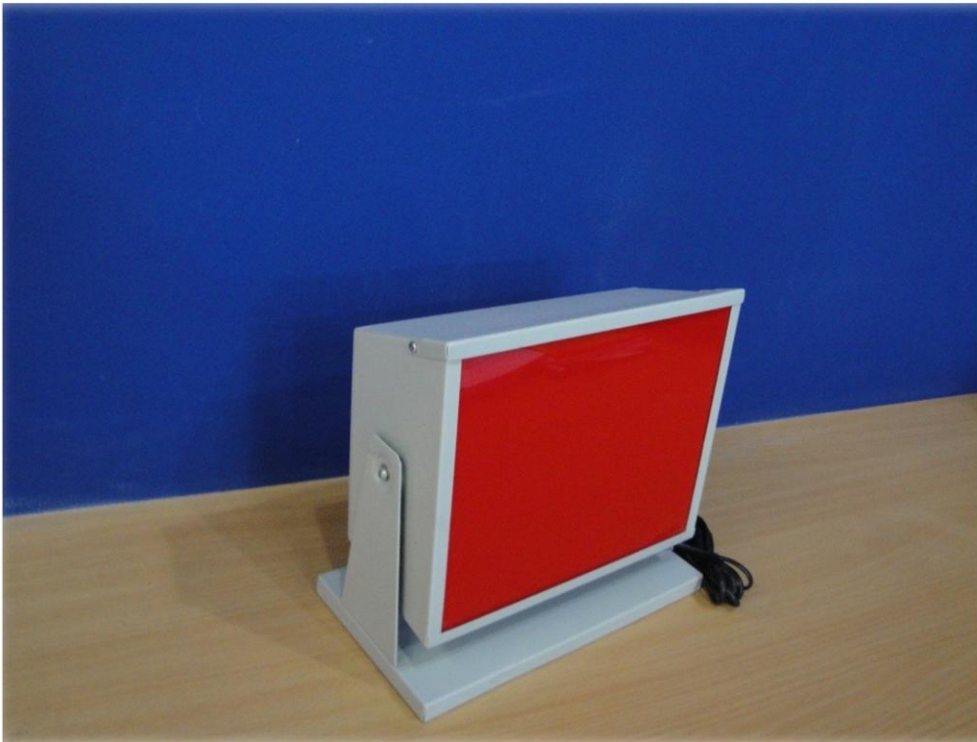

## SL-25 DARK ROOM SAFE LIGHT

### **Specifications:**

Dimensions: 250mm (W) X 200mm (H) X 100mm (T)

Filter Area: 230mm X 185mm

Light Color: Red

Power Supply: 230V/50Hz +/- 10%

Lamp Wattage: 10 Watt

Filter: Plexiglas Red Filter

Operating Temperature: -10 to 65°C

Weight: Less than 1 Kg

Safe Light can be mounted on a wall or hung from ceiling.

A shelf with a bracket and screw provided to adjust direction.

Housing: Powder coated mild steel casing

**TURGEN INTERNATIONAL**